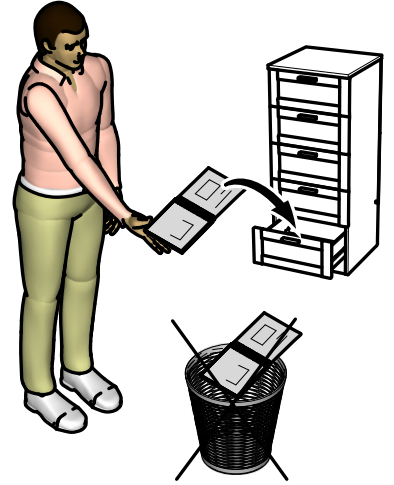

Do not sit on the bed several.

Do not jump on the bed.

Store the bed in a dry place.

*Dimension du sommier
cadre métallique à lattes*

*The metal frame Slatted
bed base dimension*

140x190 cm

NON INCLU
NOT SUPPLIED