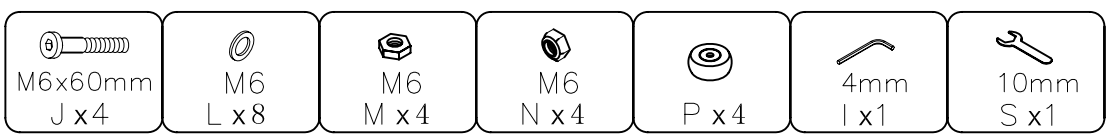

Olivia Daybed

M6x15mm
A x 4

M6x50mm
B x 4

M8x20mm
C x 4

M8x95mm
D x 2

M8
E x 2

M8
F x 2

G x 24

H x 4

4mm
I x 1

1

				
M6x50mm B x 4	M8x95mm D x 2	M8 E x 2	M8 F x 2	4mm I x 1

2

	
M6x15mm A x 2	4mm I x 1

3

		
M6x15mm A x 2	M8x20mm C x 4	4mm l x 1

4

	
G x 24	H x 4

Olivia Trundle

 M6x15mm A x 8	 M6x60mm J x 4	 M8x45mm K x 4	 M6 L x 8	 M6 M x 4	 M6 N x 4	
 M8 O x 4	 P x 4	 Q x 24	 R x 4	 4mm I x 1	 10mm S x 2	 13mm T x 1

1

2

3

- | | | | |
|---|--|---|--|
| 
M8x45mm
K x4 | 
M8
O x4 | 
4mm
L x1 | 
13mm
T x1 |
|---|--|---|--|