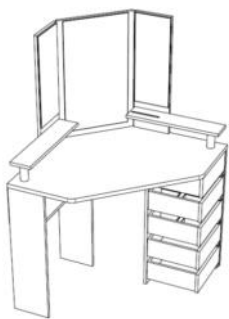

✦ Thought for small spaces, the **PIMPANTE** dressing table is equipped with a large 62 cm high mirror, two storage shelves, a support for cell phone or tablet and a 135° swivelling compartmentalized drawer

The SITTY stool is also available as an option

7530COIF : L75 x H141 x D40
Weight : 22 kg - Volume : 0,047m³

Dimensions : L33 x H43 x D33
Weight : 4 kg - Volume : 0,051m³
0118TABO : Black | White version
0088TABO : Wood | White version

The **SITTY** stool is also available as an option

✚ Don't miss any more functionality with these innovative dressing tables equipped with 3 mirrors (including a central mirror illuminated by the included LED kit), a mobile/tablet support, several shelves as well as 5 drawers swiveling at 135°, including three of them with compartments

The dressing tables are made of particleboards with a thickness of 15 and 22 mm

BEAUTY BAR / Sweet, Volage

Dimensions : L114 x H142 x D61

Weight : 38 kg - Number of packages : 2

7345COIF : White | Black Stipple version - Volume : 0,077m3