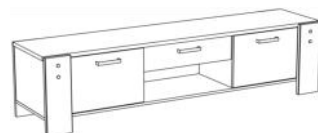

0197BAT2 : L180 x H45 x D44
Weight : 39 kg - Volume : 0,087m3
Number of packages : 2