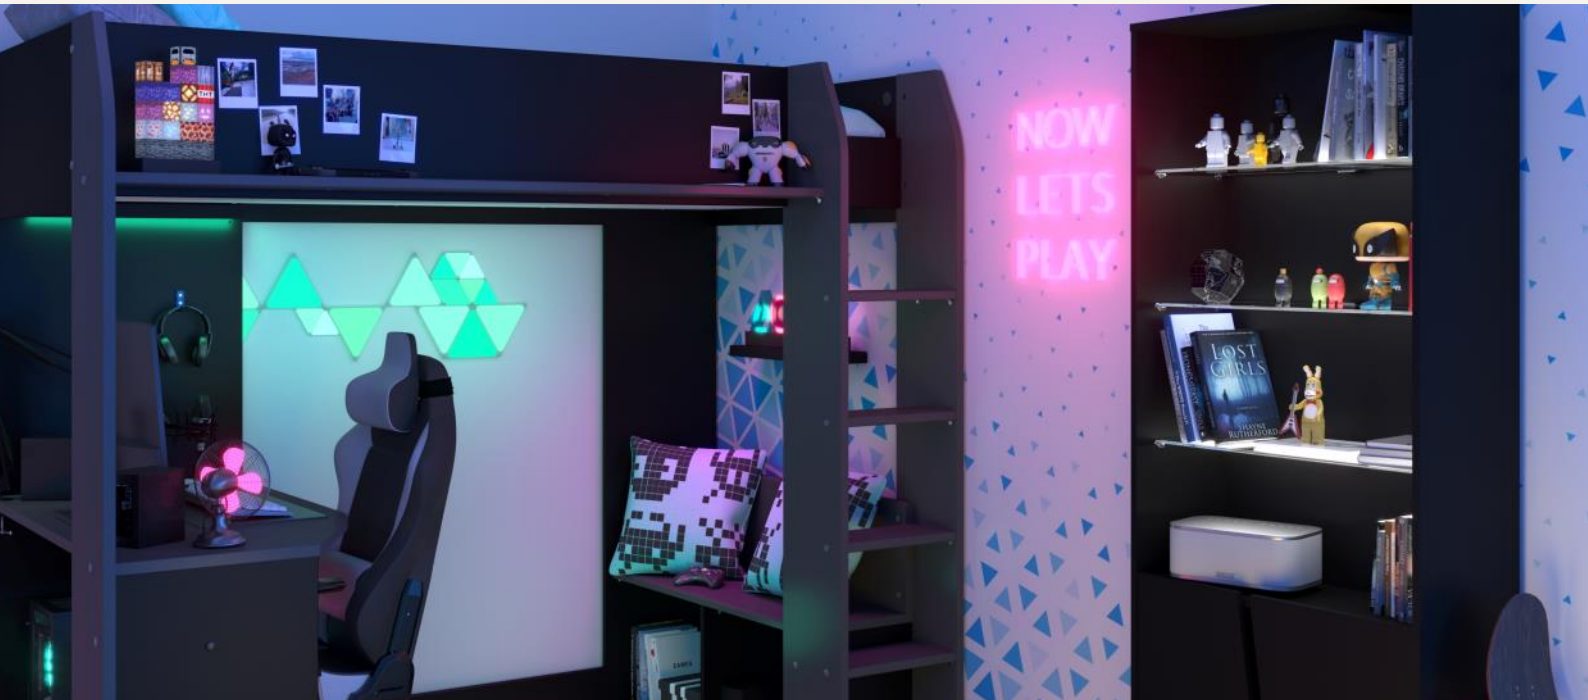

KID BEDROOM / Legend

✦ The Legend **90x200** raised bed allows you to **optimize the space** thanks to its desk, its bench, its storage and its bedside shelf all on 2,2m2.

✦ Legend allows you to fully blossom in the Gaming universe. It is designed for the **comfort** of the gamer since he can play on his desk or from his bench, but also store his equipment with a space dedicated to his central unit and headset.

2382LSUR : L204xH180 x P116
Weight : 130 kg - Volume : 0,282m3
Number of packages : 5

LIBRARY / Legend

✚ The **Legend** bookcase looks like a showcase thanks to its three glass shelves equipped with white LEDs, whose intensity can be adjusted by remote control, which will highlight the figures of the Gamer.

✚ Legend brings to the room a storage solution, with its **shelves**, and its two **doors** allowing to store its gaming equipment among others.

✚ Its aesthetics are in line with the Gaming universe thanks to its **Black Stipple** color and its asymmetrical doors. These characteristics allow the furniture to perfectly match its ambiance.

The products are made of particle board, with a thickness of 15 mm

LIBRARY / Legend

The **LEGEND** Functional Gaming Library includes:

- 3 glass shelves of 64cm length and 20cm depth.
- Clips kit 3 white Leds on each shelf with cable, converter, plug and remote control
- Spacious storage with shelf and two asymmetrical doors