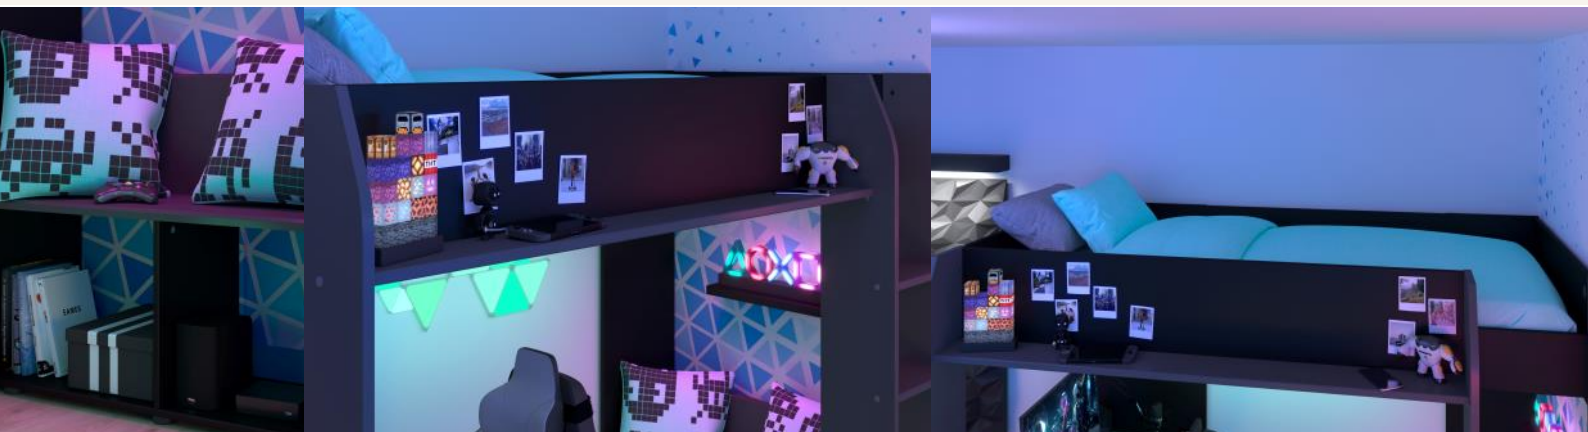

KID BEDROOM / Legend

✦ The Legend **90x200** raised bed allows you to **optimize the space** thanks to its desk, its bench, its storage and its bedside shelf all on 2,2m2.

✦ Legend allows you to fully blossom in the Gaming universe. It is designed for the **comfort** of the gamer since he can play on his desk or from his bench, but also store his equipment with a space dedicated to his central unit and headset.

✦ The aesthetic of the Legend raised bed is in adequacy with the Gaming atmosphere, in particular thanks to the **Kit Leds RGB** with remote control and its color **Black Stipple** and **Grey Shade**.

2382LSUR : L204xH180 x P116
Weight : 130 kg - Volume : 0,282m3
Number of packages : 5

LIBRARY / Legend

✚ The **Legend** bookcase looks like a showcase thanks to its three glass shelves equipped with white LEDs, whose intensity can be adjusted by remote control, which will highlight the figures of the Gamer.

✚ Legend brings to the room a storage solution, with its **shelves**, and its two **doors** allowing to store its gaming equipment among others.

✚ Its aesthetics are in line with the Gaming universe thanks to its **Black Stipple** color and its asymmetrical doors. These characteristics allow the furniture to perfectly match its ambiance.