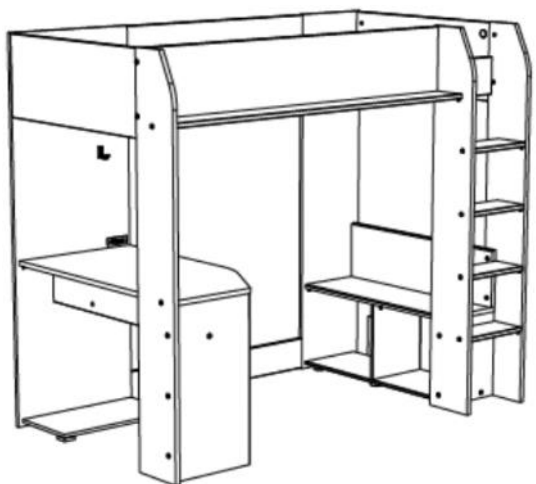

KID BEDROOM / Legend

✦ The Legend **90x200** raised bed allows you to **optimize the space** thanks to its desk, its bench, its storage and its bedside shelf all on 2,2m2.

✦ Legend allows you to fully blossom in the Gaming universe. It is designed for the **comfort** of the gamer since he can play on his desk or from his bench, but also store his equipment with a space dedicated to his central unit and headset.

*The products are made of particle board, with a thickness of 15 mm, 18 mm and 22 mm
The drawers are equipped with a metal runner system with rollers*

DARK GEY

BLACK STIPPLE

KID BEDROOM / Legend

The Gaming **LEGEND** Raised Bed includes:

- Bedding 90x200 cm, bed base included
- A desk 110 x 60cm with a drawer with a handle imitation Carbon, as well as a bench and storage
- A bedside shelf
- Headphone holder
- RGB LED kit with remote control included

2382LSUR : L204xH180 x P116
Weight : 130 kg - Volume : 0,282m3
Number of packages : 5

LIBRARY / Legend

✚ The **Legend** bookcase looks like a showcase thanks to its three glass shelves equipped with white LEDs, whose intensity can be adjusted by remote control, which will highlight the figures of the Gamer.