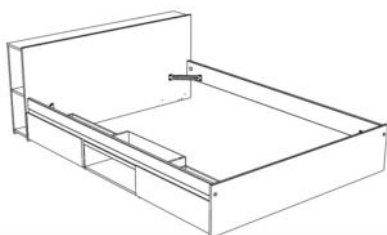

ADULT BEDROOM / Lodge

✚ A very functional bed with a spacious headboard made up of 4 open compartments and a large top, plus a set of two drawers and a central open compartment, which can be placed on the right or left side of the bed

✚ A Brooklyn Oak | Black Stipple decor for a sober and contemporary style that blends perfectly with any type of interior

3783L140 : L148 x H70 x D212
Weight : 47 kg - Volume : 0,094m³
Number of packages : 2