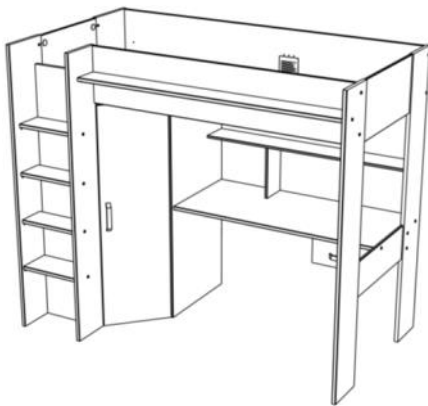

## A space for your child!

✦ Combining the functions of bed, wardrobe and desk, this high sleeper with its numerous storage spaces is ideal for creating a space where your child can grow freely.

✦ Create a trendy and retro industrial atmosphere with this bed of character in Artisan Oak | Shadow Grey and Jackson Oak | Home White, a real masterpiece of both function and decoration

*The products are made of particle board, with a thickness of 15 and 22 mm  
The drawers are equipped with a metal runner system with rollers*

## The HEAVY high sleeper includes :

- A 90x200 cm bed with a bed base and access via a four-step ladder
- A 130 cm long x 57 cm deep desk located under the bed and equipped with a drawer and a hutch.
- A closed cupboard-type storage space with shelves and a hanging rail
- A 160 cm long shelf located at the top and acting as a bedside