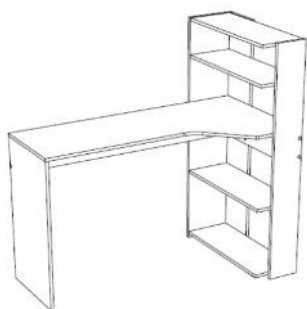

DESK / Mister

✦ A very functional desk with a large ergonomic surface and a **side bookcase**

✦ Space-saving, this **2-in-1** furniture is ideal to furnish a small room, a student's studio or to create a workspace in your living room

✦ Brighten up your home with this modern styled library desk in an elegant, timeless **white** !

7419BURE : L122 x H121 x D64
Weight : 28 kg - Volume : 0,056m³

WHITE