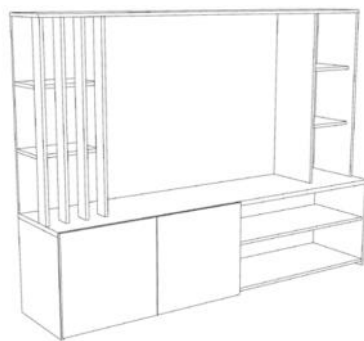

TV UNIT / Shade

✦ Enhance your living room with the functional and uniquely styled Shade TV stand.

✦ Designed to accommodate a 50" TV, Shade integrates storage: 2 shelves on each side framing the TV, 2 doors next to a niche with a shelf allowing you to put your TV box or your Console.

✦ The claustra type profile panels give an openwork look to this TV stand in natural and luminous **Japanese Oak** and **Home White** colours. Shade will look great on your wall and will be perfect in a modern or natural style interior thanks to its pure lines.

The products are made of particle board, with a thickness of 15 and 22 mm

WHITE

JAPANESE OAK

TV UNIT / Shade

The **SHADE** TV unit includes:

- Space for a 50" TV
- 4 side shelves in Japanese Oak
- One large shelf creating two niches
- Designed with cable management
- 4 profile panels give a decorative effect

9836MUTV : L. : 184 cm - H. : 157 cm - P. :
41 cm ; Weight : 55 Kg; Volume : 0.117 ;
Number of packages : 2