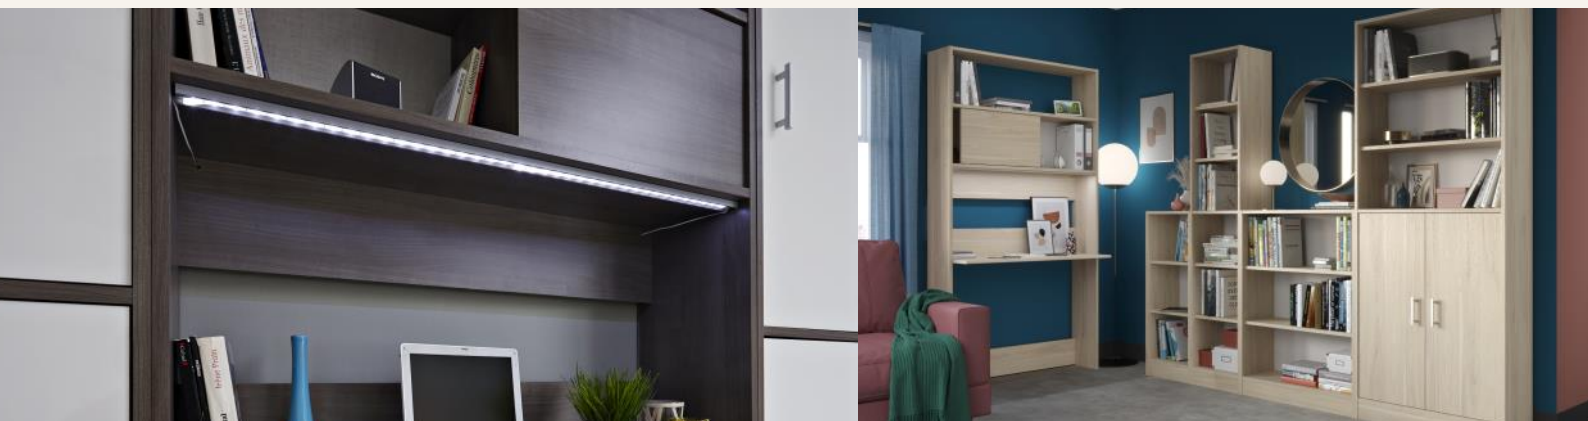

SECRETARY DESK / Sophia

✚ Create your own universe with the secretary from the Sophia bookcases range, composed of 2 niches, one with a sliding door and a workspace illuminated by a white LED strip.

✚ This desk is ideal for creating a workspace in a small room thanks to its storage units positioned on the top of the wall so as not to encroach on the width of the room.

✚ The Sophia range revisits the secretary from the past in a contemporary style available in 3 colours: **Dakota Oak**, **White** or **Silver Walnut** allowing you to create an atmosphere that suits you. This item will be perfectly fit with the bookcase range of the same name.

WHITE

DAKOTA OAK

SILVER WALNUT

The products are made of particleboards with a thickness of 18 mm.

SECRETARY DESK / Sophia

The **SOPHIA** Secretary desk includes :

- 1 desk 198 cm high with 2 niches, one of which has a sliding door and a workspace.
- A cool white LED strip.

Dimensions : L105 x H198 x P44

Weight : 42 kg - Volume : 0,084m³

8448BIBS : Silver Walnut

8446BIBS : Dakota Oak

8447BIBS : White