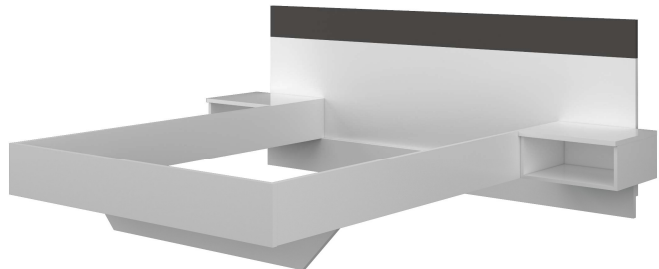

Float Bed 140x190

PRODUCT INFORMATION

Country of origin	Spain, Barcelona	
Product Type	Bed	
Collection	Float	
Product dimensions	W241xD197xH95,5 cm	
Weight (without packaging)	79,6 Kg	
Number of packages	3	
Warranty	2 years	
Assembly	Unassembled. Step-by-step instructions	

Item no.	Colour	EAN
1511	Shiny White/Graphite	8428721090940

Material specifications

Melamine faced chipboard.

Board thickness: structure and headboard 25, bedside tables 16 mm.

Edge band 1 mm.

High quality metal hardware.

Features & benefits

- ✓ This features clean lines and a minimalist design to give your bedroom some modern style.
- ✓ The bed features an impressive 23 cm high frame, the leg inserted under the bed is designed to offer a floating appearance.
- ✓ Completing the look is the headboard, with a contrasting horizontal stripe.
- ✓ 2 adjoining suspended bedside tables. Exterior dimensions W47xD39xH22,8 cm.
- ✓ Suitable for 140x190 cm mattresses.
- ✓ Bed require slats.

Test & Certifications

- Melamine faced chipboard.
- [Formaldehyde emission testing - UNE-EN 717-1:2006](#)
- [Optimal surface properties, such as wear or scratch resistance in accordance with EN14322.](#)
- [Antibacterial surface property in accordance with ISO 22196](#)

Finishes

Shiny white

Graphite

TRASMAN

DESIGNED & MADE IN
100%
BARCELONA