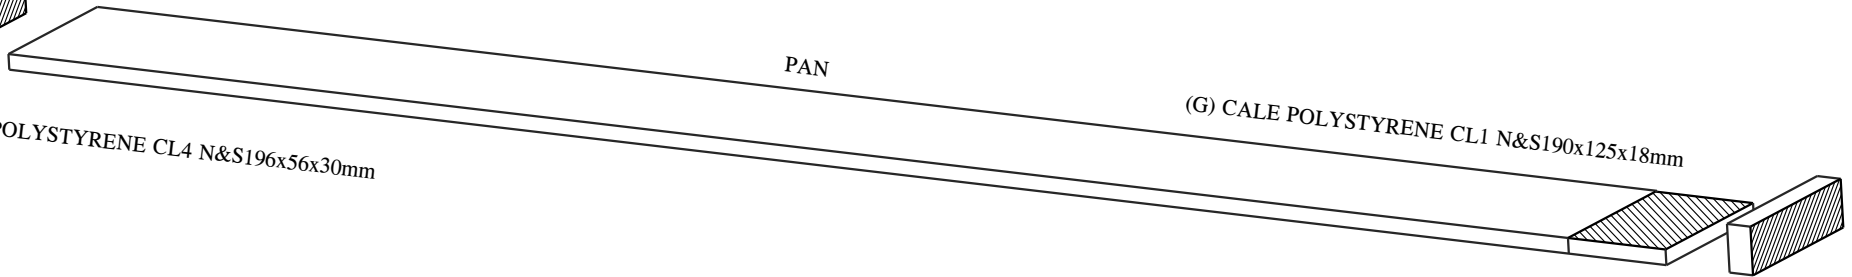

Article	Version	Modele Conception
149445	1	LIT_20244_46867

COLIS 1 /2

(G) CALE POLYSTYRENE CL4 N&S196x56x30mm

(G) CALE POLYSTYRENE CL1 N&S190x125x18mm

(G) CALE POLYSTYRENE CL4 N&S196x56x30mm

Article	Version	Modele Conception
149445	1	LIT_20244_46867