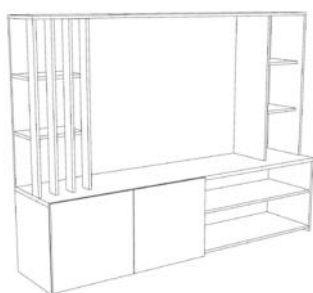

LIVING ROOM / Shade

✦ Enhance your living room with the unique and functional Shade coffee table and TV unit.

✦ Designed to accommodate a 50" TV, Shade integrates storage: 2 shelves on each side framing the TV, 2 doors next to a niche with a shelf allowing you to put your TV box or your Console.

The products are made of particle board, with a thickness of 15 and 22 mm

WHITE

JAPANESE OAK

The **SHADE** TV unit includes:

- Space for a 50" TV
- 4 side shelves in Japanese Oak and one large shelf creating two niches
- Designed with cable management
- A coffee table with 6 claustra-type panels
- Large storage space under the table top

9836MUTV : L. : 184 cm - H. : 138 cm - P. :
41 cm ; Weight : 55 Kg; Volume : 0.117 ;
Number of packages : 2

9836TABA : L. : 119cm - H. : 43cm - P.
: 68cm ; Weight : 29Kg; Volume :
0.068m³ ; Number of packages : 1