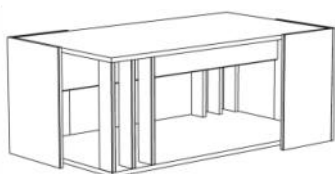

LIVING ROOM / Shade

✦ Enhance your living room with the unique and functional Shade coffee table and TV unit.

✦ Designed to accommodate a 50" TV, Shade integrates storage: 2 shelves on each side framing the TV, 2 doors next to a niche with a shelf allowing you to put your TV box or your Console.

✦ The coffee table will bring further storage thanks to the large space under the table top. Its design is developed to create an harmonious atmosphere with the TV unit.

✦ The claustra type profile panels give an openwork look to this range in natural and luminous **Japanese Oak** and **Home White** colours.

The products are made of particle board, with a thickness of 15 and 22 mm

WHITE

JAPANESE OAK

The **SHADE** TV unit includes:

- Space for a 50" TV
- 4 side shelves in Japanese Oak and one large shelf creating two niches
- Designed with cable management
- A coffee table with 6 claustra-type panels
- Large storage space under the table top

9836MUTV : L. : 184 cm - H. : 138 cm - P. :
41 cm ; Weight : 55 Kg; Volume : 0.117 ;
Number of packages : 2

9836TABA : L. : 119cm - H. : 43cm - P.
: 68cm ; Weight : 29Kg; Volume :
0.068m³ ; Number of packages : 1