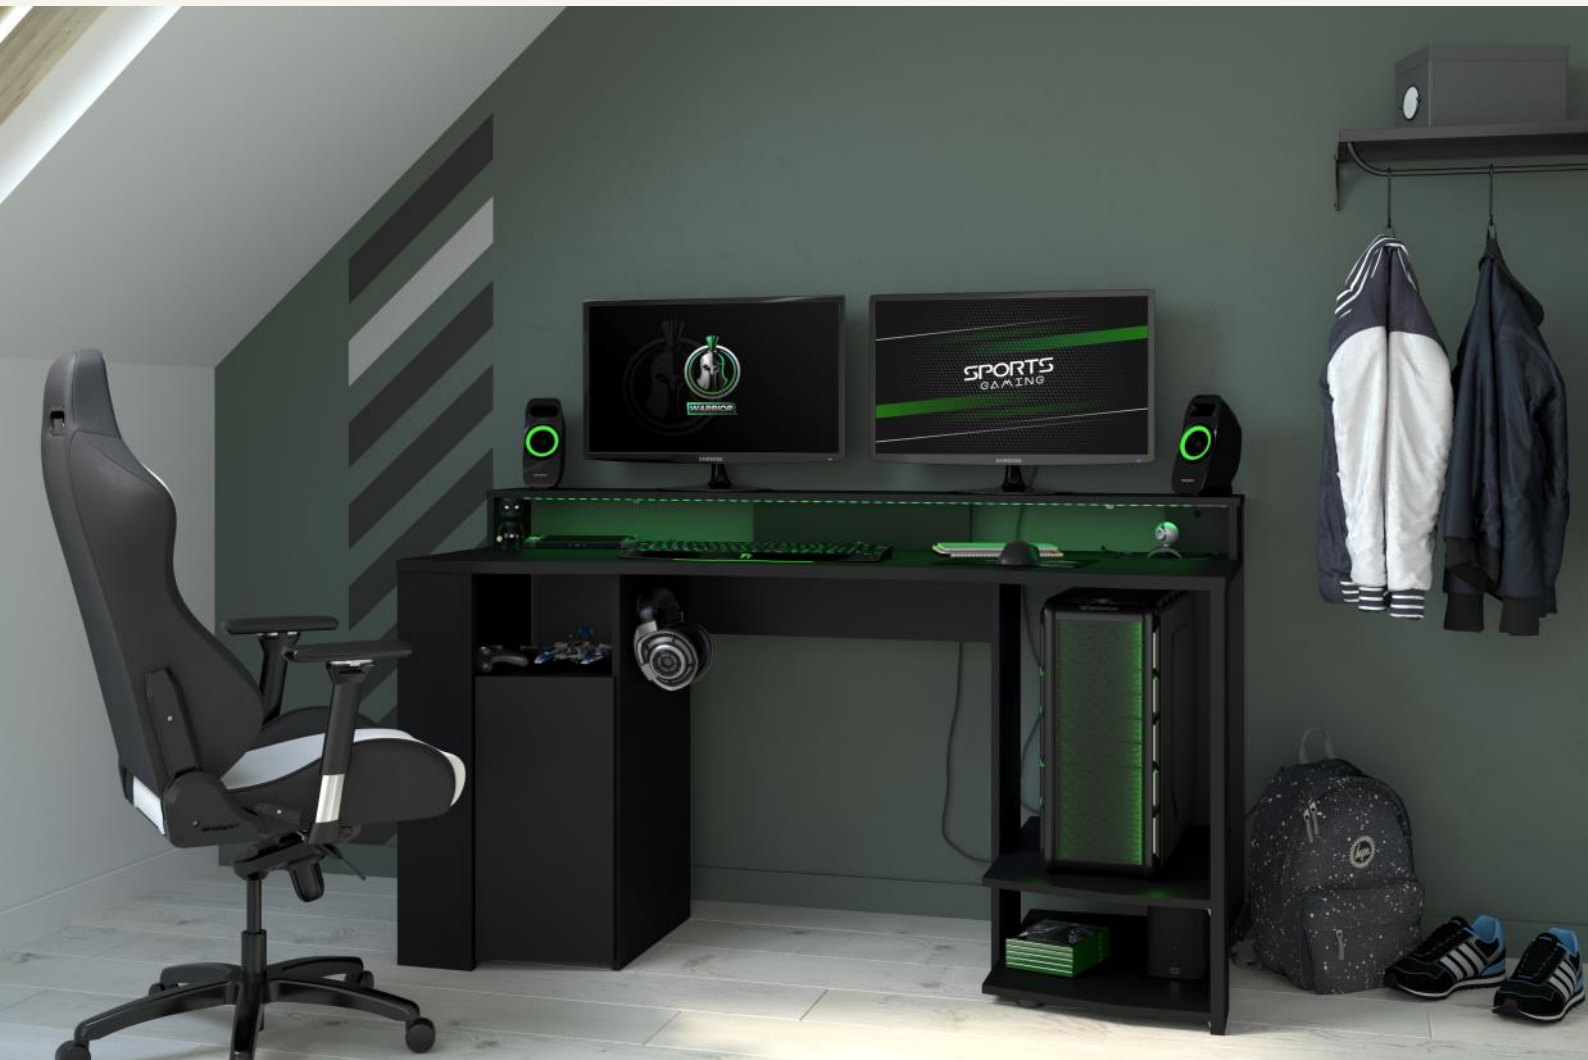

# DESK / Gaming

➤ Designed for **gamers**, this innovative desk is equipped with an extension that can hold multiple screens and an audio system

➤ Enjoy a large play area with an optical mouse-compatible surface for greater **freedom of movement**

➤ This desk also has an open space dedicated to the storage of a central unit, a storage space closed by a door and a headset holder

➤ Recreate the atmosphere of the greatest competitions with the **LED kit** with remote control included

# DESK / Gaming

The **GAMING** desk, designed to set up a play station includes :

- A 152 cm long x 62 cm deep gaming area with a 19 cm deep overhang that can accommodate multiple screens and an audio system
- A closed storage space (with a shelf) of 52 cm high x 40 cm deep
- An open space of 60 cm deep x 39 cm width dedicated to the storage of a central unit
- A second open space of 17 cm high located under the space dedicated to the central unit