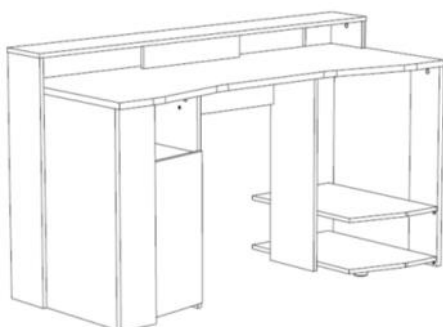

# DESK / Gaming

The **GAMING** desk, designed to set up a play station includes :

- A 152 cm long x 62 cm deep gaming area with a 19 cm deep overhang that can accommodate multiple screens and an audio system
- A closed storage space (with a shelf) of 52 cm high x 40 cm deep
- An open space of 60 cm deep x 39 cm width dedicated to the storage of a central unit
- A second open space of 17 cm high located under the space dedicated to the central unit