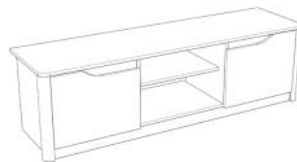

0191BAT2 : L150 x H42 x P40cm;
Weight : 26 kg - Volume : 0,059m3;
Number of packages : 1