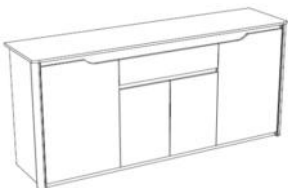

✦ A collection of living room essentials at an attractive price, including a 160 cm long table, a TV bench with open and closed storage, a 4-door sideboard and now a coffee table!

DAKOTA OAK

*The products are made on particleboard, with a thickness of 15 and 22 mm
Drawers are fitted with a roller runner system*

The contemporary WENDY living room includes :

- A 160x90 cm table with rounded shapes and 50 mm thick legs
- A 185 cm long sideboard with 4 doors and a central drawer. The interior is fitted with 2 shelves
- A TV unit with 2 closed storage compartments and 2 open storage niches
- A functional coffee table with drawer and integrated chest

0191TARE : L160 x H77 x P90cm;
Weight : 39 kg - Volume : 0,078m3
Number of packages : 2

0191BAT2 : L150 x H42 x P40cm;
Weight : 26 kg - Volume : 0,059m3;
Number of packages : 1

0191ENFI : L185 x H86 x P46cm;
Weight : 63 kg - Volume : 0,128m3
Number of packages : 2

0191TABA : L110 x H42 x P60cm;
Weight : 28 kg - Volume : 0,059m3;
Number of packages : 1