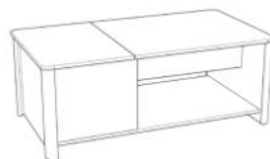

✦ A collection of living room essentials at an attractive price, including a 160 cm long table, a TV bench with open and closed storage, a 4-door sideboard and now a coffee table!

DAKOTA OAK

*The products are made on particleboard, with a thickness of 15 and 22 mm
Drawers are fitted with a roller runner system*

The contemporary WENDY living room includes :

- A 160x90 cm table with rounded shapes and 50 mm thick legs
- A 185 cm long sideboard with 4 doors and a central drawer. The interior is fitted with 2 shelves
- A TV unit with 2 closed storage compartments and 2 open storage niches
- A functional coffee table with drawer and integrated chest

0191TARE : L160 x H77 x P90cm;
Weight : 39 kg - Volume : 0,078m3
Number of packages : 2

0191BAT2 : L150 x H42 x P40cm;
Weight : 26 kg - Volume : 0,059m3;
Number of packages : 1

0191ENFI : L185 x H86 x P46cm;
Weight : 63 kg - Volume : 0,128m3
Number of packages : 2