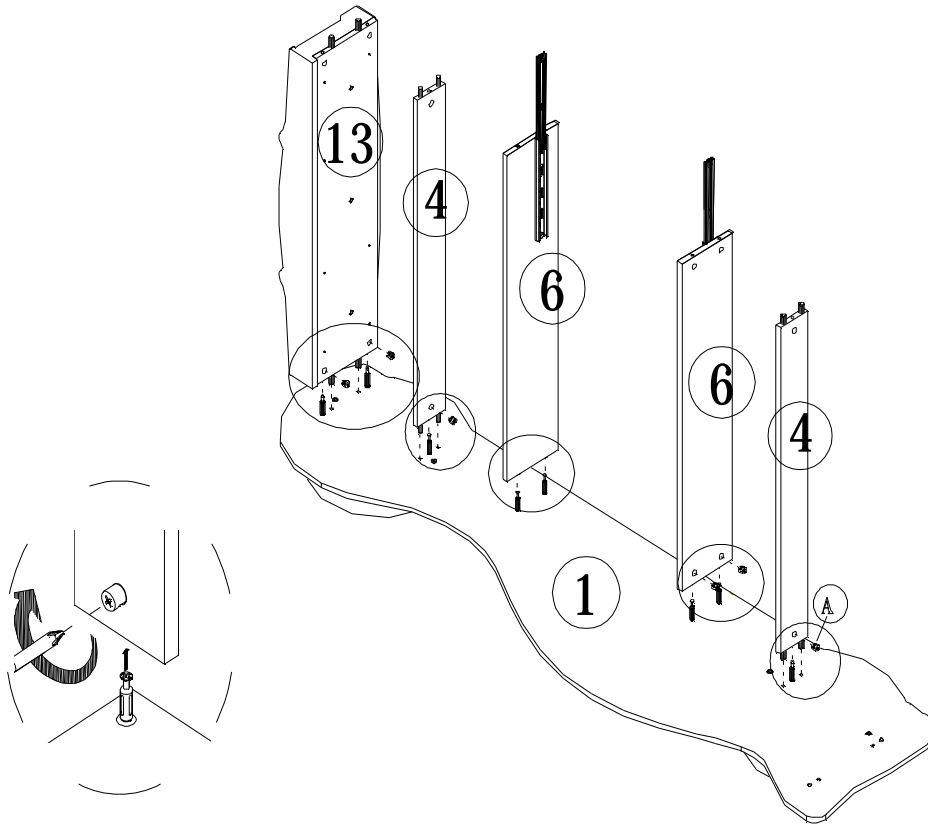

SCTR200

ITEM NO.	MEASUREMENT	QTY	SHAPE	CARTON NO.
①	2250 X 590 X 15	X1		1-5
②	2250 X 590 X 15	x1		1-5
③	930 X 480 X 15	x1		2-5
④	930 X 98 X 15	x2		2-5
⑤	900 X 40 X 15	x2		2-5
⑥	930 X180 X 15	x2		2-5
⑦	600 X 148 X 15	x1		2-5
⑧	400 X 98 X 15	x2		2-5
⑨	551 X 98 X 15	x1		2-5
⑩	384 X 60 X 15	x1		2-5
⑪	561 X 395 X 4	x1		2-5
⑫	400 X 400 X 75	x4		3-5
⑬	930 X 266 X 166	x1		4-5
⑭	2007 X 930 X 12	x1		5-5

A x24	B x24	C 8x30 x16	D 10x11 x4	E 6x25 x6	F 6x50 x4
G 6x70 x8	H 3.5x14 x8	I 3.5x29 x12	J 16" x1	K x6	

1

2

3

4

5

6

7

E 6x25
x6

F 6x50
x4

8

I 3.5x29
x8

9

10

Undetached Runner Instruction