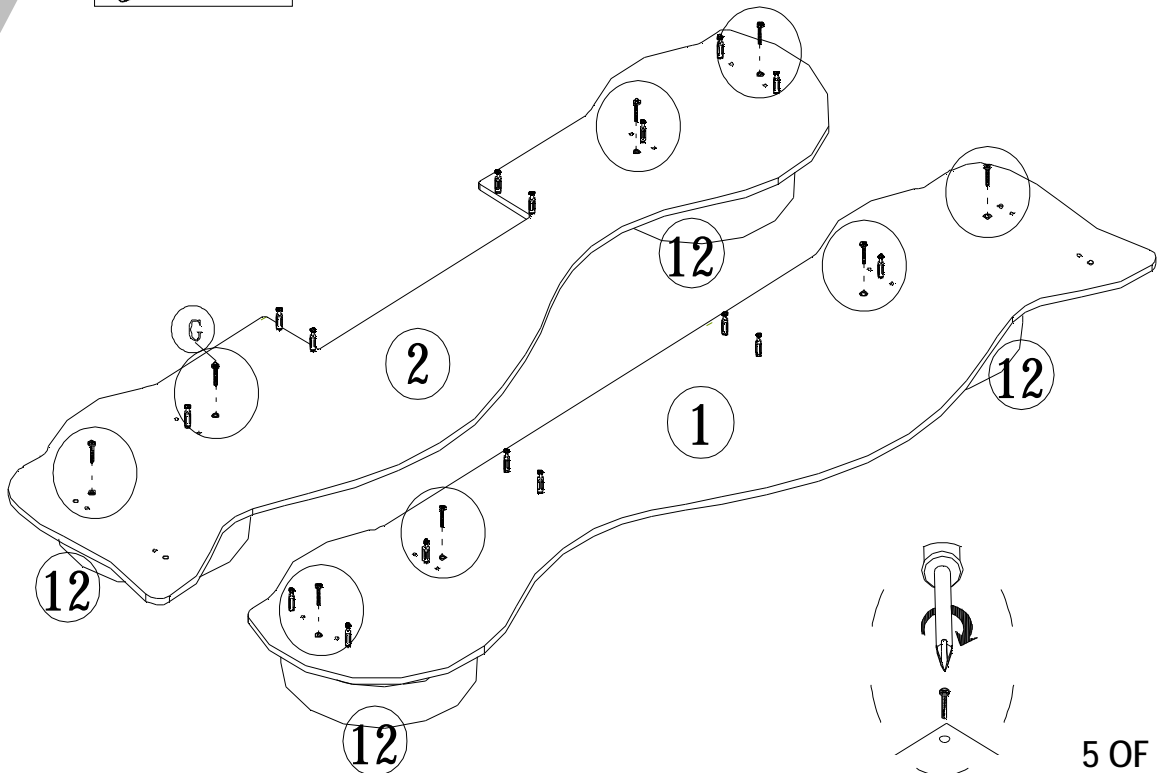

SCTR200

ITEM NO.	MEASUREMENT	QTY	SHAPE	CARTON NO.
①	2250 X 590 X 15	X1		1-5
②	2250 X 590 X 15	x1		1-5
③	930 X 480 X 15	x1		2-5
④	930 X 98 X 15	x2		2-5
⑤	900 X 40 X 15	x2		2-5
⑥	930 X180 X 15	x2		2-5
⑦	600 X 148 X 15	x1		2-5
⑧	400 X 98 X 15	x2		2-5
⑨	551 X 98 X 15	x1		2-5
⑩	384 X 60 X 15	x1		2-5
⑪	561 X 395 X 4	x1		2-5
⑫	400 X 400 X 75	x4		3-5
⑬	930 X 266 X 166	x1		4-5
⑭	2007 X 930 X 12	x1		5-5

A x24	B x24	C 8x30 x16	D 10x11 x4	E 6x25 x6	F 6x50 x4
G 6x70 x8	H 3.5x14 x8	I 3.5x29 x12	J 16" x1	K x6	

1

2

3

4

5

6

7

E 6x25
x6

F 6x50
x4

8

I 3.5x29
x8

9

10

Undetached Runner Instruction