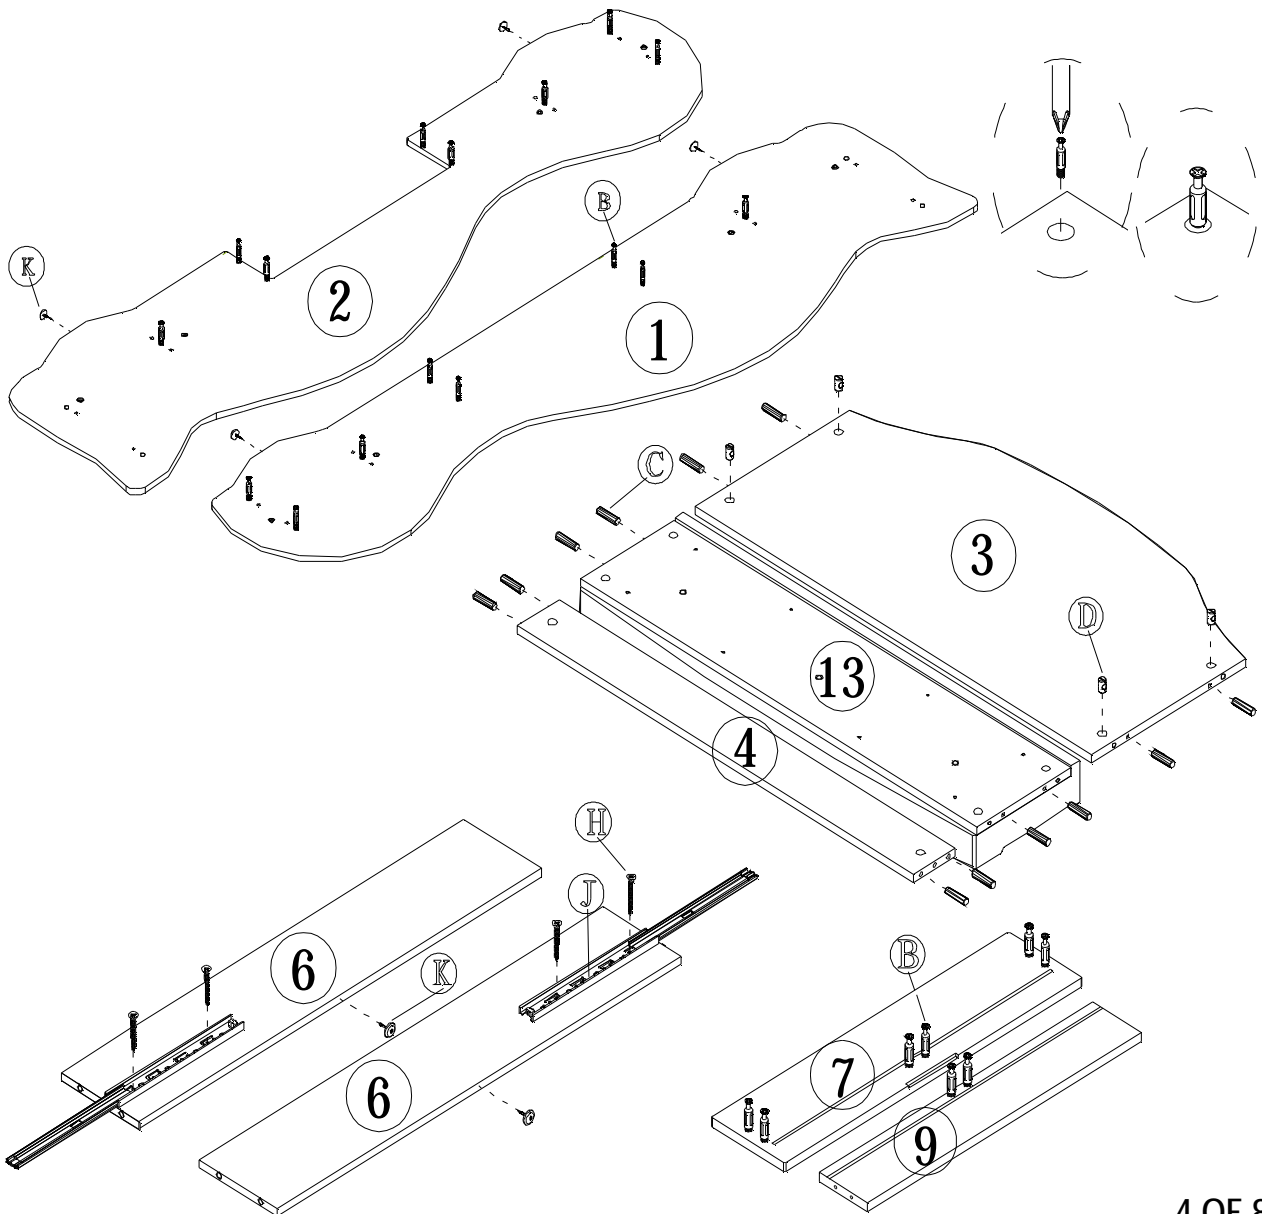

SCTR200

ITEM NO.	MEASUREMENT	QTY	SHAPE	CARTON NO.
①	2250 X 590 X 15	X1		1-5
②	2250 X 590 X 15	x1		1-5
③	930 X 480 X 15	x1		2-5
④	930 X 98 X 15	x2		2-5
⑤	900 X 40 X 15	x2		2-5
⑥	930 X180 X 15	x2		2-5
⑦	600 X 148 X 15	x1		2-5
⑧	400 X 98 X 15	x2		2-5
⑨	551 X 98 X 15	x1		2-5
⑩	384 X 60 X 15	x1		2-5
⑪	561 X 395 X 4	x1		2-5
⑫	400 X 400 X 75	x4		3-5
⑬	930 X 266 X 166	x1		4-5
⑭	2007 X 930 X 12	x1		5-5

A x24	B x24	C 8x30 x16	D 10x11 x4	E 6x25 x6	F 6x50 x4
G 6x70 x8	H 3.5x14 x8	I 3.5x29 x12	J 16" x1	K x6	

1

2

3

4

5

6

7

E 6x25
x6

F 6x50
x4

8

I 3.5x29
x8

9

10

Undetached Runner Instruction