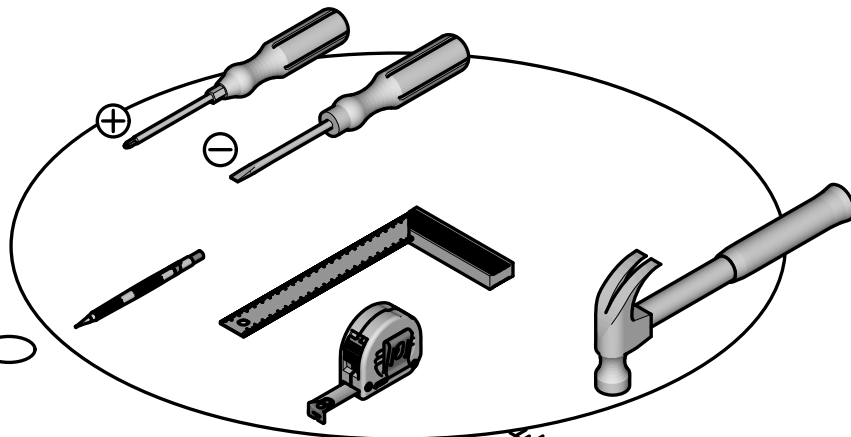

Keep the product away from heat sources.

Do not sit on the bed several.

Do not jump on the bed.

Store the bed in a dry place.

NON INCLUS
NOT SUPPLIED

90x200 cm

Dimensions du sommier
cadre métallique à lattes

The metal frame Slatted
bed base dimensions

2h00.

x2

A x34

B x34

C x2

D x20

E x40

x4

- D** x8 8x30mm
- G** x6
- E** x12 TF 6.3x13mm

- G** x2
- E** x4 TF 6.3x13mm