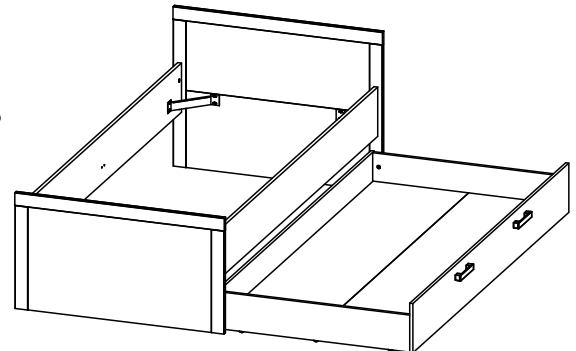

Keep the product away from heat sources.

Do not sit on the bed several.

Do not jump on the bed.

Store the bed in a dry place.

NON INCLUS
NOT SUPPLIED

90x200 cm

Dimensions du sommier
cadre métallique à lattes

The metal frame Slatted
bed base dimensions

2h00.

x2

A x34

B x34

C x2

D x20

E x40

F x4

G x8

H x2

0 1 2 3 4 5 6 7 8 9 10cm

N°	Dim. (mm)	Qty.	N°	Dim. (mm)	Qty.
1	862 x 325	x1	8	1 984 x 230	x1
2	862 x 481	x1	9	481 x 60	x1
3	1 995 x 230	x2	10	481 x 60	x1
4	862 x 360	x1	11	685 x 60	x1
5	900 x 173	x2	12	685 x 60	x1
6	1 948 x 449	x2	13	984 x 60	x2
7	1 984 x 175	x1	14	900 x 30	x2