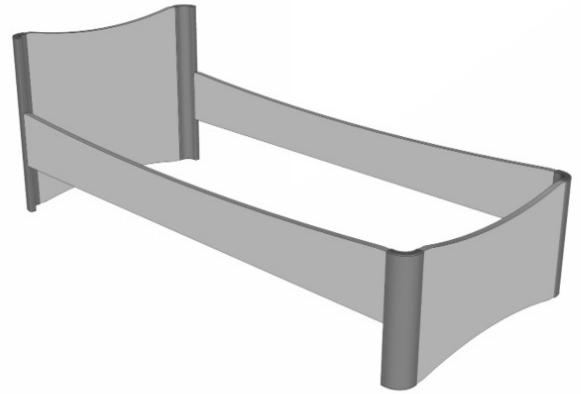

MATHY BY BOLS

Fusion

Lit enfant
Kinderbed
Single bed

Ref: FUS LIT ENFANT 90B

Colis 1

Colis 2

Colis 3

 M6 x 15
10x